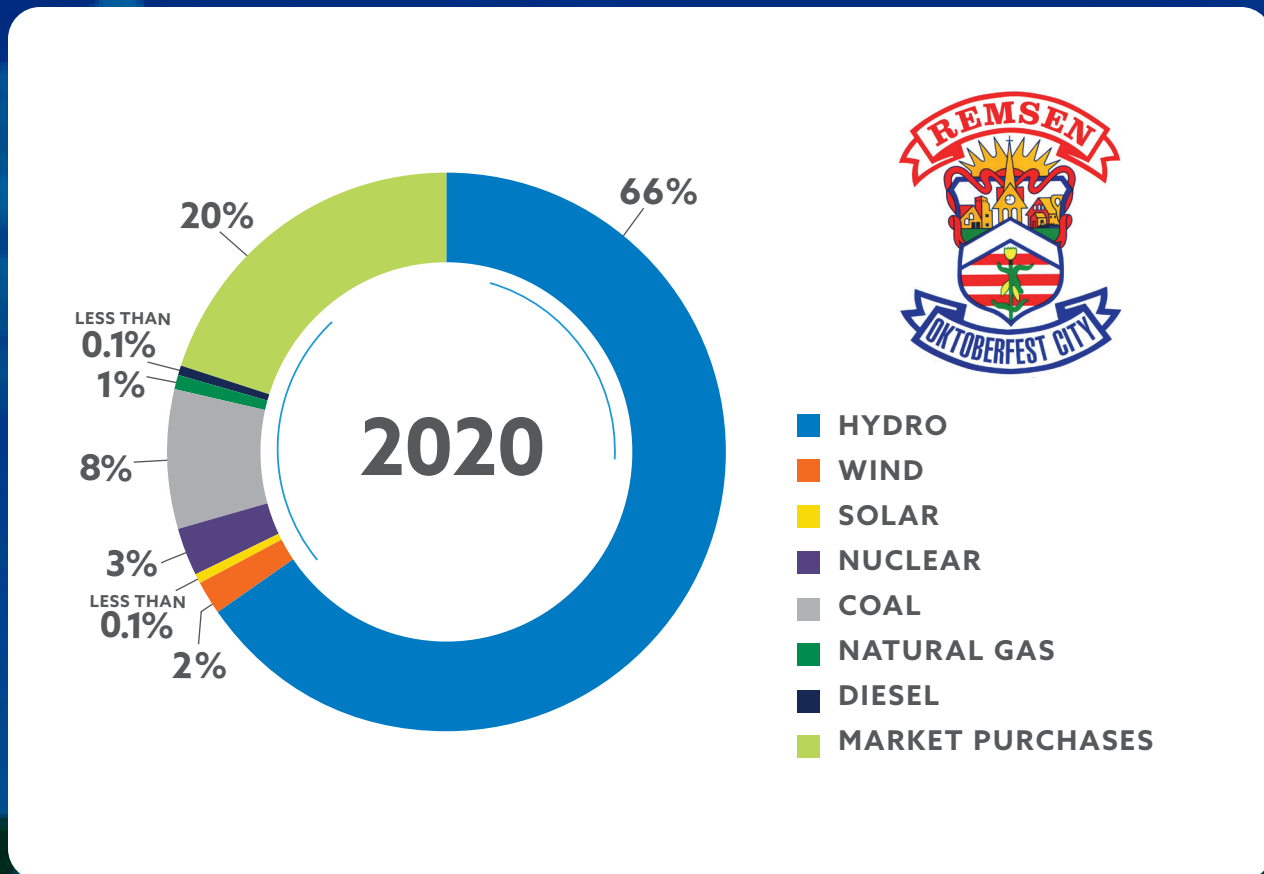

CREATING A CLEANER ENERGY FUTURE

REMSEN'S POWER SUPPLY MIX

Our diverse mix of power supply resources results in reliable, affordable and environmentally friendly electric service for Remsen's citizens and businesses.

For more information about how our power supply percentages are calculated, go to mrenergy.com/energy-resources/generation.

91%
carbon-free
power supply

68%
renewable
power supply

Remsen Municipal Utilities
008 W 2nd St
PO Box 510
Remsen, IA 51050